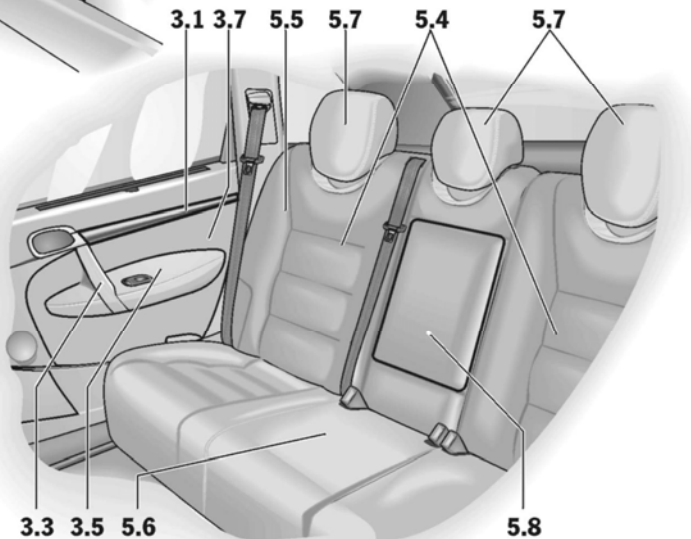

Thursday, October 09, 2003

Option Pricing, Content, Availability, and Relationships are subject to change without notice.

Cayenne Interior Part Descriptions

Code Description

- 1.0 A-Pillar
- 2.0 Upper Dash
- 2.1 Lower Dash
- 2.2 Steering Wheel Rim
- 2.3 Dash Trim Strip 3 parts
- 3.0 Door Trim Strip Front Doors
- 3.1 Door Trim Strip Rear Doors
- 3.2 Door Grab Handle Front Doors
- 3.3 Door Grab Handle Rear Doors
- 3.4 Armrest Front Doors
- 3.5 Armrest Rear Doors
- 3.6 Door Panel Front Doors
- 3.7 Door Panel Rear Doors
- 4.0 Switch Trim Front Center Console
- 4.1 Gear Selector Lever
- 4.2 Gear Selector Trim Plate on Center Console
- 4.3 Center Console Sides
- 4.4 Center Console Top
- 4.5 Center Console Cupholder Cover
- 4.6 Grab Handles on Center Console
- 4.7 Armrest on Center Console
- 4.8 Rear Center Console Trim
- 4.8a Upper Cupholder Cover in Rear Center Console
- 4.8b Second Tray in Rear Center Console
- 4.8c Third Tray in Rear Center Console
- 5.1 Seat Centers Front Seats
- 5.2 Lateral Supports Front Seats
- 5.3 Headrests Front Seats
- 5.4 Seat Centers Rear Seats
- 5.5 Lateral Supports Rear Seats
- 5.6 Seat Cushion Rear Center Seat
- 5.7 Headrests Rear Seats
- 5.8 Folding Armrest Rear Center Seat