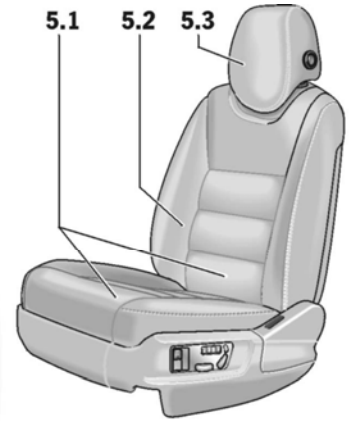

Thursday, October 09, 2003

Option Pricing, Content, Availability, and Relationships are subject to change without notice.

Cayenne Interior Part Descriptions

Code Description

- 1.0 A-Pillar
- 2.0 Upper Dash
- 2.1 Lower Dash
- 2.2 Steering Wheel Rim
- 2.3 Dash Trim Strip 3 parts
- 3.0 Door Trim Strip Front Doors
- 3.1 Door Trim Strip Rear Doors
- 3.2 Door Grab Handle Front Doors
- 3.3 Door Grab Handle Rear Doors
- 3.4 Armrest Front Doors
- 3.5 Armrest Rear Doors
- 3.6 Door Panel Front Doors
- 3.7 Door Panel Rear Doors
- 4.0 Switch Trim Front Center Console
- 4.1 Gear Selector Lever
- 4.2 Gear Selector Trim Plate on Center Console
- 4.3 Center Console Sides
- 4.4 Center Console Top
- 4.5 Center Console Cupholder Cover
- 4.6 Grab Handles on Center Console
- 4.7 Armrest on Center Console
- 4.8 Rear Center Console Trim
- 4.8a Upper Cupholder Cover in Rear Center Console
- 4.8b Second Tray in Rear Center Console
- 4.8c Third Tray in Rear Center Console
- 5.1 Seat Centers Front Seats
- 5.2 Lateral Supports Front Seats
- 5.3 Headrests Front Seats
- 5.4 Seat Centers Rear Seats
- 5.5 Lateral Supports Rear Seats
- 5.6 Seat Cushion Rear Center Seat
- 5.7 Headrests Rear Seats
- 5.8 Folding Armrest Rear Center Seat