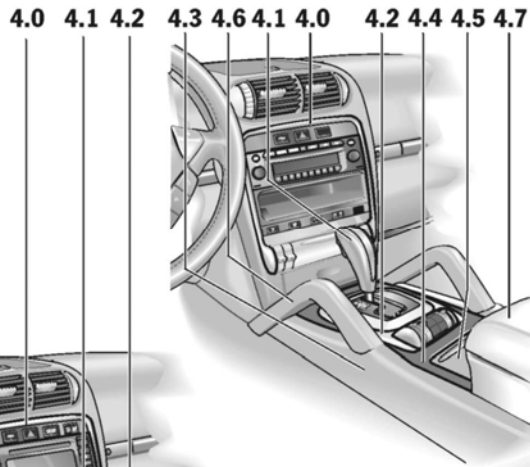

Thursday, October 09, 2003

Option Pricing, Content, Availability, and Relationships are subject to change without notice.

Cayenne Interior Part Descriptions

Code Description

- 1.0 A-Pillar
- 2.0 Upper Dash
- 2.1 Lower Dash
- 2.2 Steering Wheel Rim
- 2.3 Dash Trim Strip 3 parts
- 3.0 Door Trim Strip Front Doors
- 3.1 Door Trim Strip Rear Doors
- 3.2 Door Grab Handle Front Doors
- 3.3 Door Grab Handle Rear Doors
- 3.4 Armrest Front Doors
- 3.5 Armrest Rear Doors
- 3.6 Door Panel Front Doors
- 3.7 Door Panel Rear Doors
- 4.0 Switch Trim Front Center Console
- 4.1 Gear Selector Lever
- 4.2 Gear Selector Trim Plate on Center Console
- 4.3 Center Console Sides
- 4.4 Center Console Top
- 4.5 Center Console Cupholder Cover
- 4.6 Grab Handles on Center Console
- 4.7 Armrest on Center Console
- 4.8 Rear Center Console Trim
- 4.8a Upper Cupholder Cover in Rear Center Console
- 4.8b Second Tray in Rear Center Console
- 4.8c Third Tray in Rear Center Console
- 5.1 Seat Centers Front Seats
- 5.2 Lateral Supports Front Seats
- 5.3 Headrests Front Seats
- 5.4 Seat Centers Rear Seats
- 5.5 Lateral Supports Rear Seats
- 5.6 Seat Cushion Rear Center Seat
- 5.7 Headrests Rear Seats
- 5.8 Folding Armrest Rear Center Seat