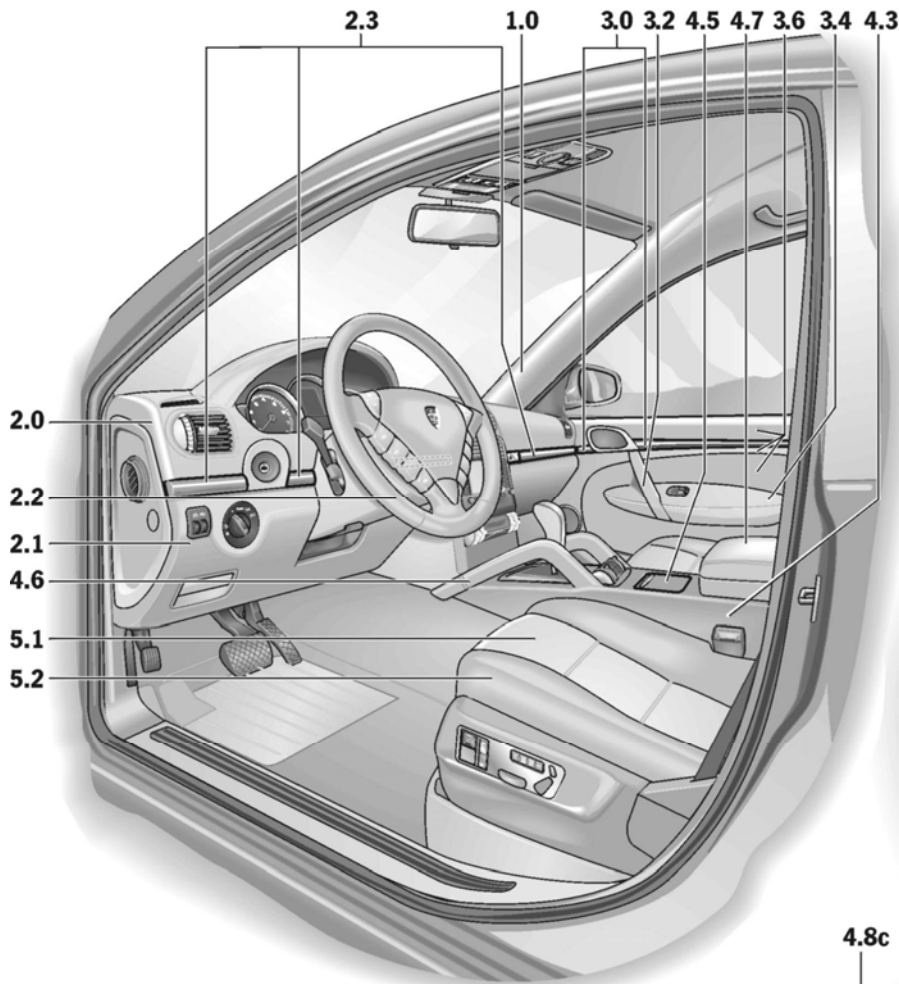

Thursday, October 09, 2003

Option Pricing, Content, Availability, and Relationships are subject to change without notice.

Cayenne Interior Part Descriptions

Code Description

- 1.0 A-Pillar
- 2.0 Upper Dash
- 2.1 Lower Dash
- 2.2 Steering Wheel Rim
- 2.3 Dash Trim Strip 3 parts
- 3.0 Door Trim Strip Front Doors
- 3.1 Door Trim Strip Rear Doors
- 3.2 Door Grab Handle Front Doors
- 3.3 Door Grab Handle Rear Doors
- 3.4 Armrest Front Doors
- 3.5 Armrest Rear Doors
- 3.6 Door Panel Front Doors
- 3.7 Door Panel Rear Doors
- 4.0 Switch Trim Front Center Console
- 4.1 Gear Selector Lever
- 4.2 Gear Selector Trim Plate on Center Console
- 4.3 Center Console Sides
- 4.4 Center Console Top
- 4.5 Center Console Cupholder Cover
- 4.6 Grab Handles on Center Console
- 4.7 Armrest on Center Console
- 4.8 Rear Center Console Trim
- 4.8a Upper Cupholder Cover in Rear Center Console
- 4.8b Second Tray in Rear Center Console
- 4.8c Third Tray in Rear Center Console
- 5.1 Seat Centers Front Seats
- 5.2 Lateral Supports Front Seats
- 5.3 Headrests Front Seats
- 5.4 Seat Centers Rear Seats
- 5.5 Lateral Supports Rear Seats
- 5.6 Seat Cushion Rear Center Seat
- 5.7 Headrests Rear Seats
- 5.8 Folding Armrest Rear Center Seat