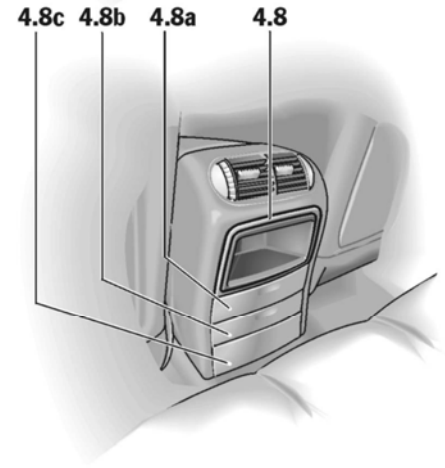

Thursday, October 09, 2003

Option Pricing, Content, Availability, and Relationships are subject to change without notice.

Cayenne Interior Part Descriptions

Code Description

- 1.0 A-Pillar
- 2.0 Upper Dash
- 2.1 Lower Dash
- 2.2 Steering Wheel Rim
- 2.3 Dash Trim Strip 3 parts
- 3.0 Door Trim Strip Front Doors
- 3.1 Door Trim Strip Rear Doors
- 3.2 Door Grab Handle Front Doors
- 3.3 Door Grab Handle Rear Doors
- 3.4 Armrest Front Doors
- 3.5 Armrest Rear Doors
- 3.6 Door Panel Front Doors
- 3.7 Door Panel Rear Doors
- 4.0 Switch Trim Front Center Console
- 4.1 Gear Selector Lever
- 4.2 Gear Selector Trim Plate on Center Console
- 4.3 Center Console Sides
- 4.4 Center Console Top
- 4.5 Center Console Cupholder Cover
- 4.6 Grab Handles on Center Console
- 4.7 Armrest on Center Console
- 4.8 Rear Center Console Trim
- 4.8a Upper Cupholder Cover in Rear Center Console
- 4.8b Second Tray in Rear Center Console
- 4.8c Third Tray in Rear Center Console
- 5.1 Seat Centers Front Seats
- 5.2 Lateral Supports Front Seats
- 5.3 Headrests Front Seats
- 5.4 Seat Centers Rear Seats
- 5.5 Lateral Supports Rear Seats
- 5.6 Seat Cushion Rear Center Seat
- 5.7 Headrests Rear Seats
- 5.8 Folding Armrest Rear Center Seat